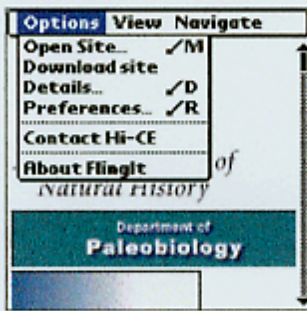

Once you have chosen a page to open it will appear in the viewer almost like a normal web page. The toolbar is located at the top of the page to help view the page better. To get to the menu tap the menu button  in the upper right corner of the screen or tap the menu button in the bottom left corner of the handheld.

**Top Toolbar:** puts the toolbar on the top of the screen  
**Bottom Toolbar:** puts the toolbar on the bottom  
**No Toolbar:** eliminates the toolbar

**Home:** goes to first page of current web content  
**Back:** goes backward to the last page viewed  
**Forward:** goes forward to the last page viewed  
**Top:** goes to the top of the current document  
**Bottom:** goes to the bottom of the current document  
**Find:** searches for specific words in the current page  
**Add Bookmark:** adds a bookmark for the current location  
**Bookmarks:** views all saved bookmarks