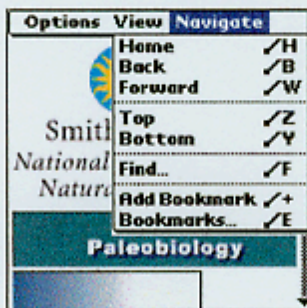

Once you have chosen a page to open it will appear in the viewer almost like a normal web page. The toolbar is located at the top of the page to help view the page better. To get to the menu tap the menu button  in the upper right corner of the screen or tap the menu button in the bottom left corner of the handheld.

**Top Toolbar:** puts the toolbar on the top of the screen  
**Bottom Toolbar:** puts the toolbar on the bottom  
**No Toolbar:** eliminates the toolbar

**Home:** goes to first page of current web content  
**Back:** goes backward to the last page viewed  
**Forward:** goes forward to the last page viewed  
**Top:** goes to the top of the current document  
**Bottom:** goes to the bottom of the current document  
**Find:** searches for specific words in the current page  
**Add Bookmark:** adds a bookmark for the current location  
**Bookmarks:** views all saved bookmarks