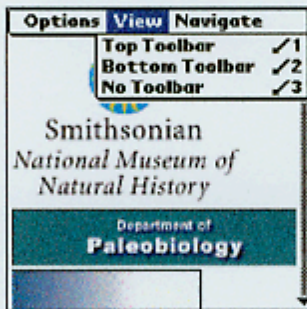

Once you have chosen a page to open it will appear in the viewer almost like a normal web page. The toolbar is located at the top of the page to help view the page better. To get to the menu tap the menu button  in the upper right corner of the screen or tap the menu button in the bottom left corner of the handheld.

**Top Toolbar:** puts the toolbar on the top of the screen  
**Bottom Toolbar:** puts the toolbar on the bottom  
**No Toolbar:** eliminates the toolbar

**Home:** goes to first page of current web content  
**Back:** goes backward to the last page viewed  
**Forward:** goes forward to the last page viewed  
**Top:** goes to the top of the current document  
**Bottom:** goes to the bottom of the current document  
**Find:** searches for specific words in the current page  
**Add Bookmark:** adds a bookmark for the current location  
**Bookmarks:** views all saved bookmarks